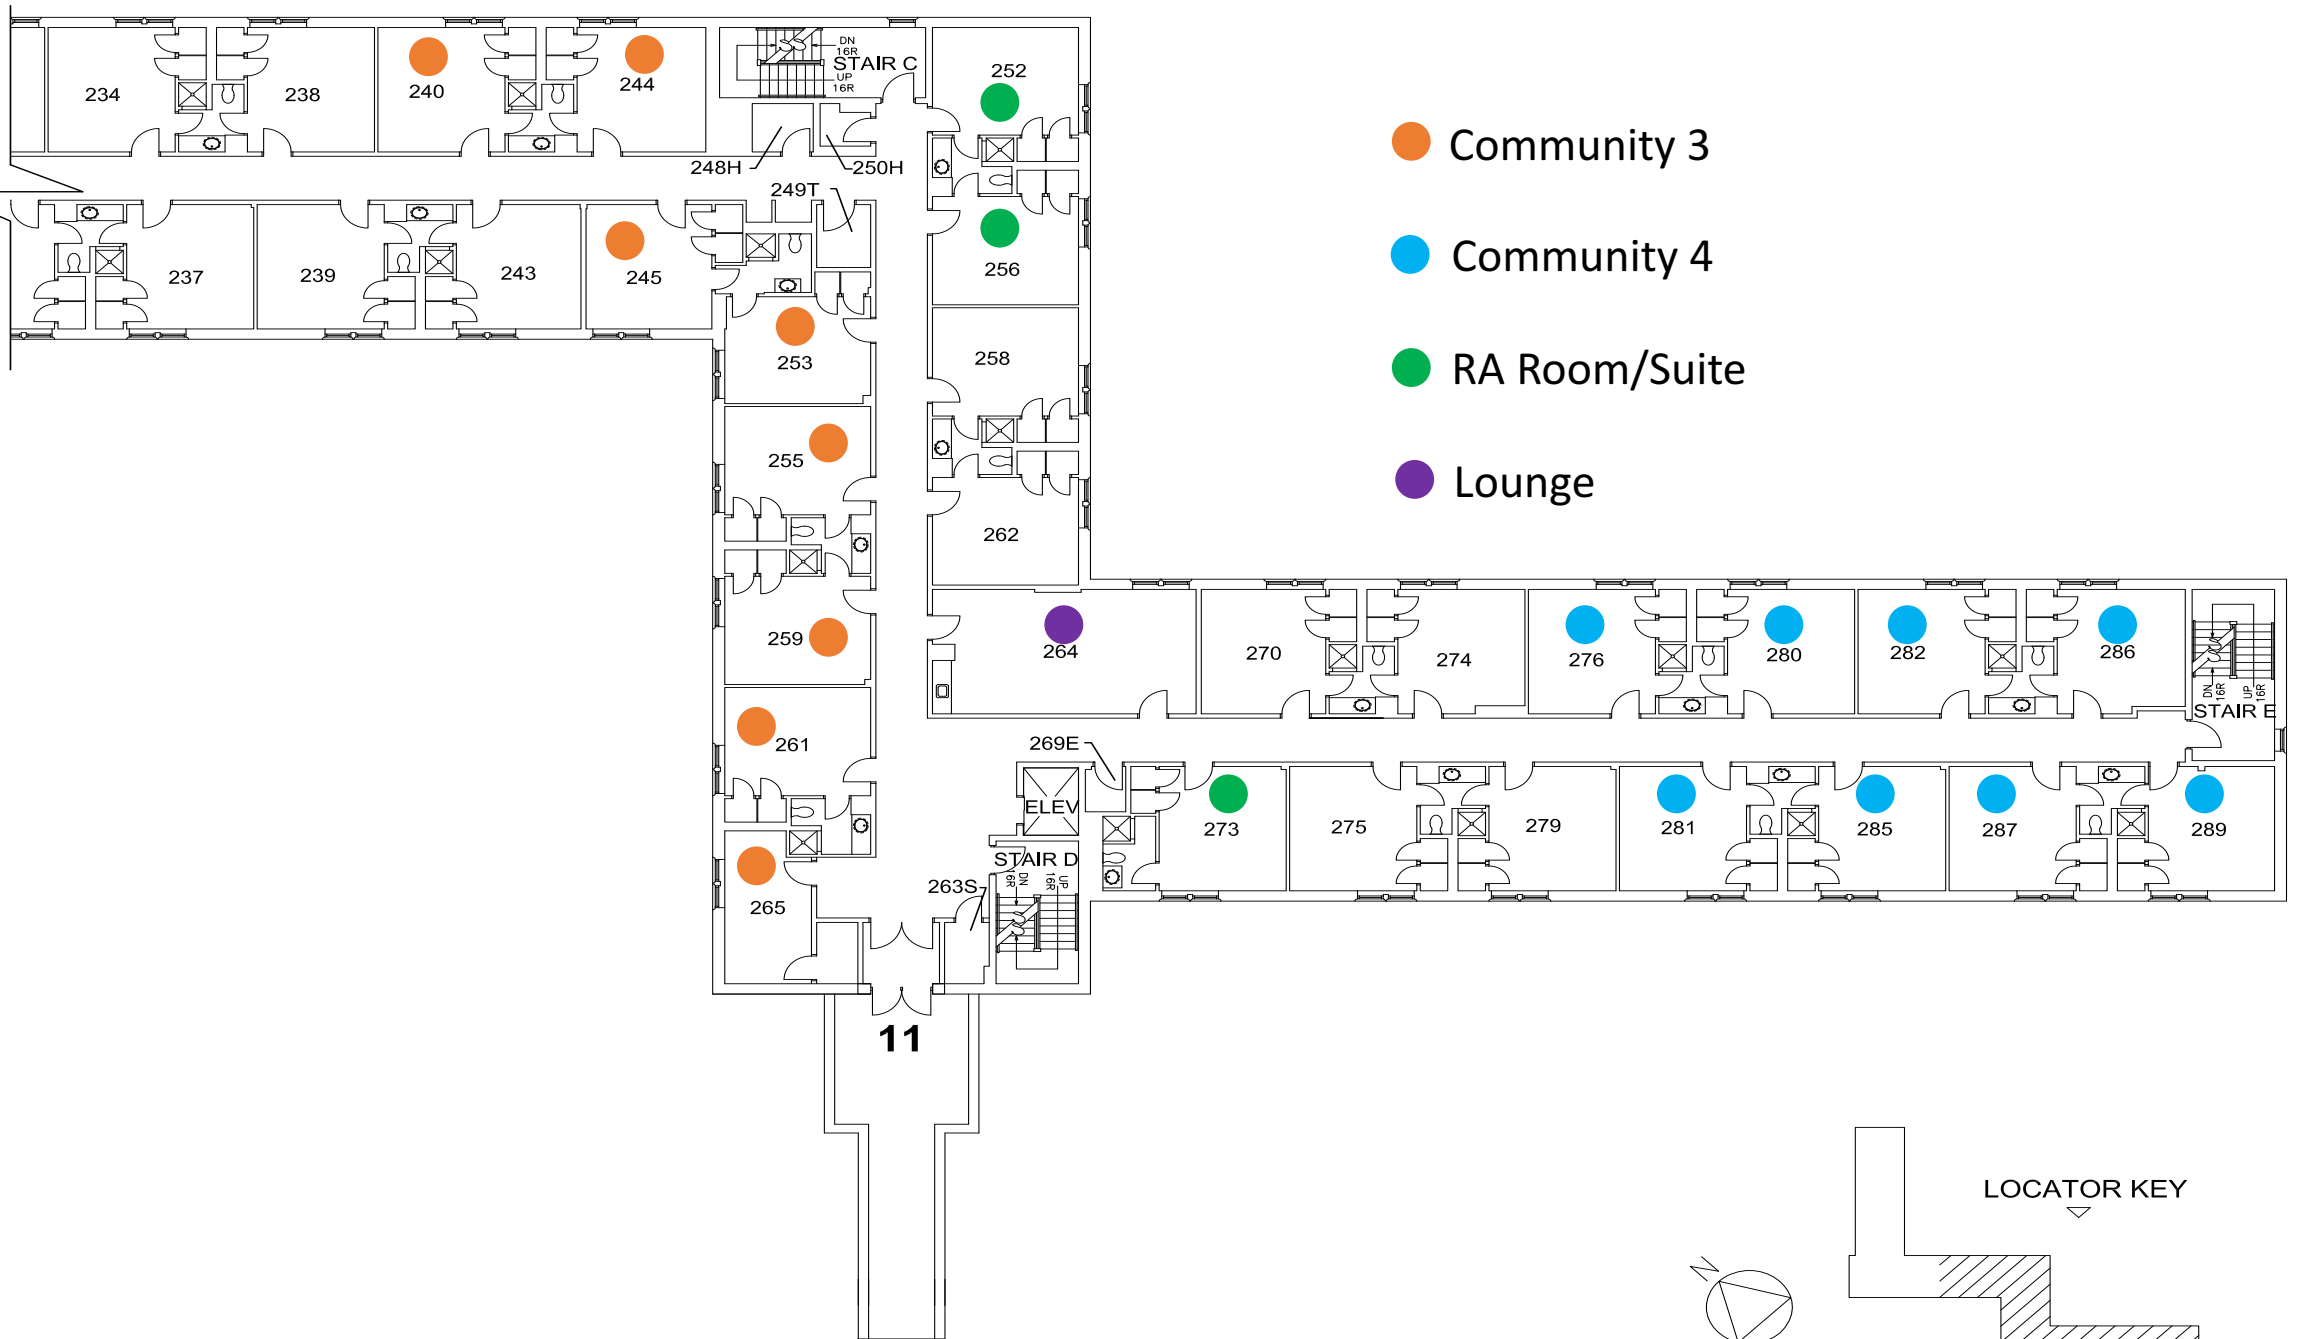

- Community 1
- RA Room/Suite

- Community 2
- RA Room/Suite
- Lounge

LOCATOR KEY

GRAY COURT

- Community 3
- Community 4
- RA Room/Suite
- Lounge

LOCATOR KEY